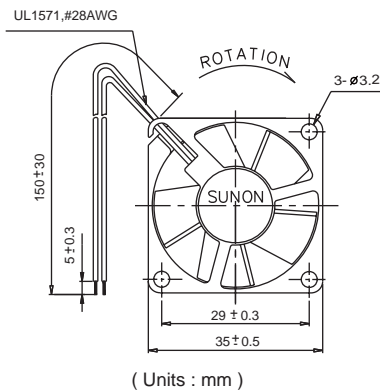

MagLev Green Motor Fan

6.5~7.0 CFM

Model	P/N	Bearing ● VAPO ⊙ 2BALL	Rating Voltage (VDC)	Power Current (AMP)	Power Consumption (WATTS)	Speed (RPM)	Air Flow (CFM)	Static Pressure (Inch-H ₂ O)	Noise (dBA)	Weight (g)
GM0535PFV1-8	GN	●	5	0.15	0.8	9500	7.0	0.18	28	10.5
GM0535PFV2-8	GN	●	5	0.10	0.5	7500	6.5	0.12	22	10.5
GM1235PFV1-8	GN	●	12	0.08	1.0	9500	7.0	0.18	28	10.5
GM1235PFV2-8	GN	●	12	0.043	0.5	7500	6.5	0.12	22	10.5