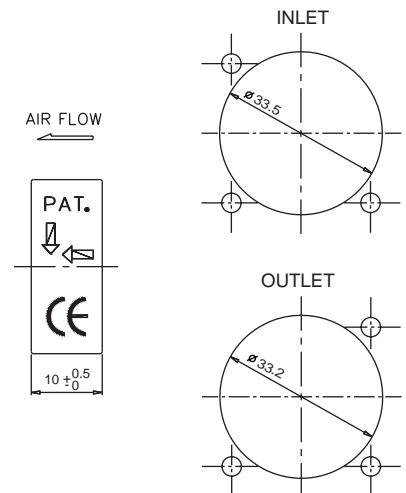

MagLev Green Motor Fan

6.5~7.0 CFM

Model	P/N	Bearing ● VAPO ⊙ 2BALL	Rating Voltage (VDC)	Power Current (AMP)	Power Consumption (WATTS)	Speed (RPM)	Air Flow (CFM)	Static Pressure (Inch-H ₂ O)	Noise (dBA)	Weight (g)
GM0535PFV1-8	GN	●	5	0.15	0.8	9500	7.0	0.18	28	10.5
GM0535PFV2-8	GN	●	5	0.10	0.5	7500	6.5	0.12	22	10.5
GM1235PFV1-8	GN	●	12	0.08	1.0	9500	7.0	0.18	28	10.5
GM1235PFV2-8	GN	●	12	0.043	0.5	7500	6.5	0.12	22	10.5