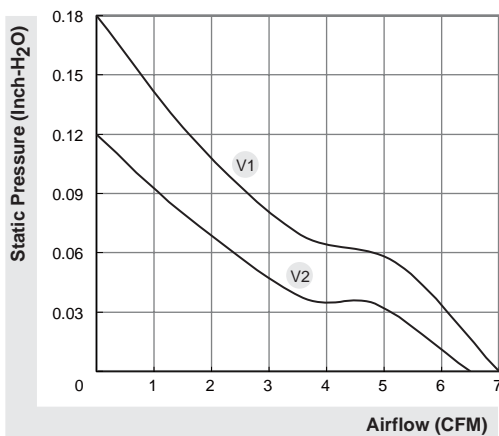

MagLev Green Motor Fan

6.5~7.0 CFM

Model	P/N	Bearing ● VAPO ⊙ 2BALL	Rating Voltage (VDC)	Power Current (AMP)	Power Consumption (WATTS)	Speed (RPM)	Air Flow (CFM)	Static Pressure (Inch-H ₂ O)	Noise (dBA)	Weight (g)
GM0535PFV1-8	GN	●	5	0.15	0.8	9500	7.0	0.18	28	10.5
GM0535PFV2-8	GN	●	5	0.10	0.5	7500	6.5	0.12	22	10.5
GM1235PFV1-8	GN	●	12	0.08	1.0	9500	7.0	0.18	28	10.5
GM1235PFV2-8	GN	●	12	0.043	0.5	7500	6.5	0.12	22	10.5