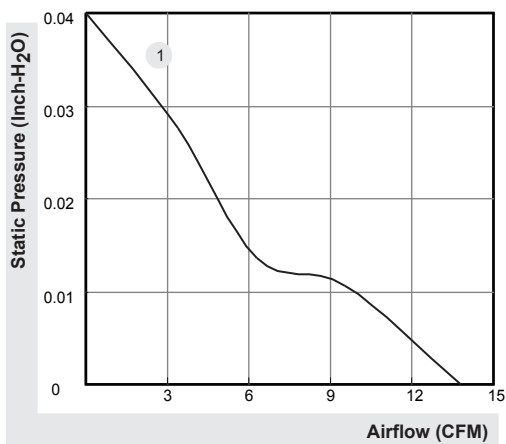

60x60x25 mm

13.8 CFM

	P/N	Bearing	Rating Voltage (VDC)	Power Current (AMP)	Power Consumption (WATTS)	Speed (RPM)	Air Flow (CFM)	Static Pressure (Inch-H ₂ O)	Noise (dBA)	Weight (g)	Curve
		● VAPO									
HA60251V4-0000-999		●	12	0.060	0.7	2500	13.8	0.04	13.8	41.5	1