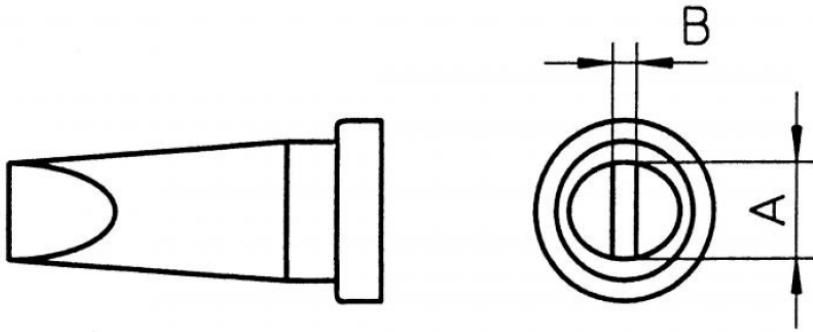

LT C

Code No.: T0054440799

Benefits