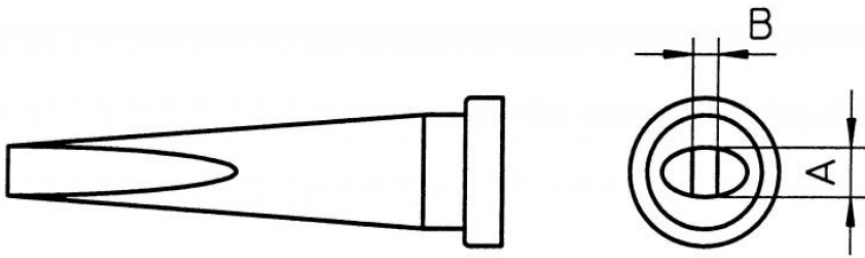

## Benefits

In addition we recommend:

Fume extraction devices

Cleaning Consumables

Soldering Irons

Zubehoer

Technical Data

Tip form	---
Tip type	---
Width in mm	2.0
Width in Inch	0.079
Thickness in mm	1.0
Thickness in Inch	0.04
Length mm	20
Length Inch	0.787
Heating output	---
Packaging unit	1