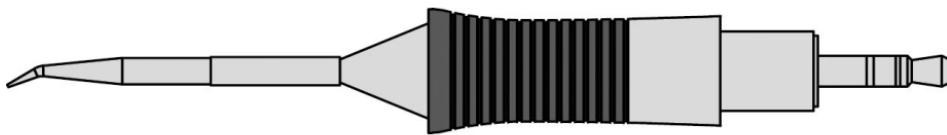

RT 12MS 25°

Code No.: T0054463299N

Benefits

In addition we recommend:

Fume extraction devices

Cleaning Consumables

Soldering Irons

Zubehoer

Technical Data

Tip form	Conical
Tip type	MS
Width in mm	0.5
Width in Inch	0.02
Thickness in mm	---
Thickness in Inch	---
Length mm	25.5
Length Inch	1.043
Heating output	40 W
Packaging unit	1

Owning the bench