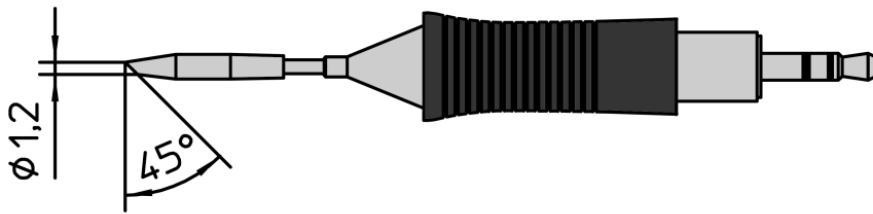

## Benefits

In addition we recommend:

Fume extraction devices

Cleaning Consumables

Soldering Irons

Zubehoer

Technical Data

Tip form	Sloped
Tip type	MS
Width in mm	1.2
Width in Inch	0.047
Thickness in mm	---
Thickness in Inch	---
Length mm	19
Length Inch	0.748
Heating output	40 W
Packaging unit	1