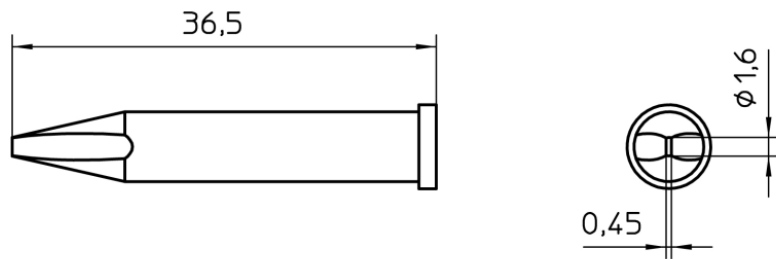

XT ASL

Code No.: T0054474099

Benefits