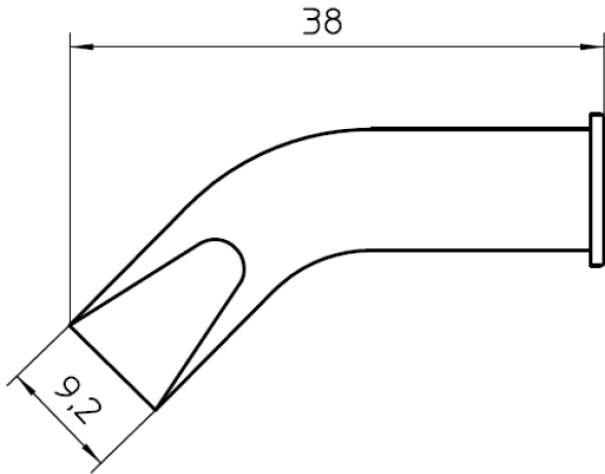

LHT FX

Code No.: T0054446099

Benefits